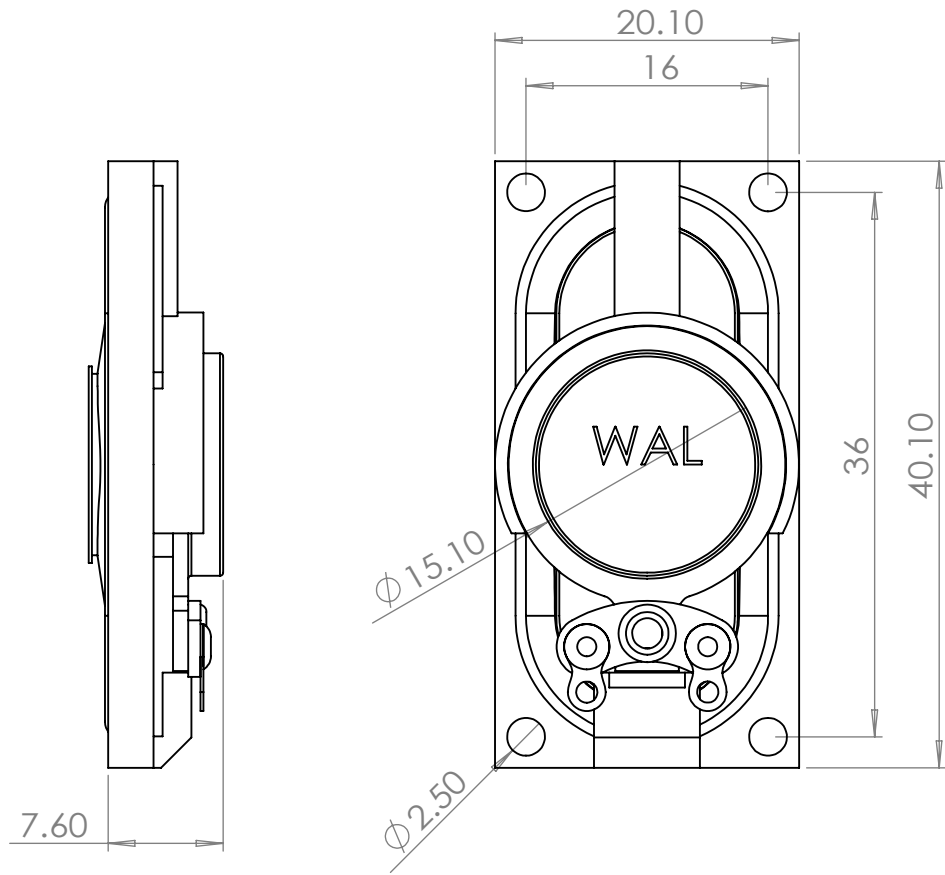

6 5 4 3 2 1

D

D

C

C

B

B

A

A

Wealthland (Audio) Limited

TITLE: Raw Speaker

DO NOT SCALE DRAWING REVISION

DWG NO. 2040-N15P8 A4

SCALE:2:1 SHEET 1 OF 1

	NAME	SIGNATURE	DATE			
DRAWN						
CHK'D				MATERIAL:		
APPV'D						
MFG						
Q.A				WEIGHT:		