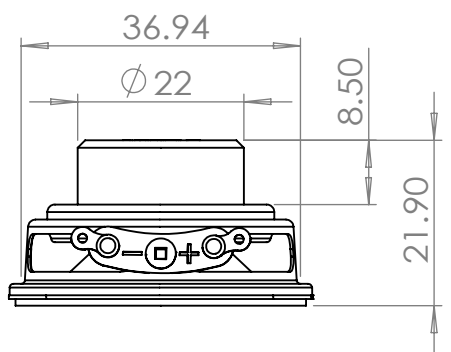

A

Wealthland (Audio) Limited

TITLE: Raw Speaker

DO NOT SCALE DRAWING

REVISION

DWG NO. 40S-N22E22

A4

SCALE:1:1