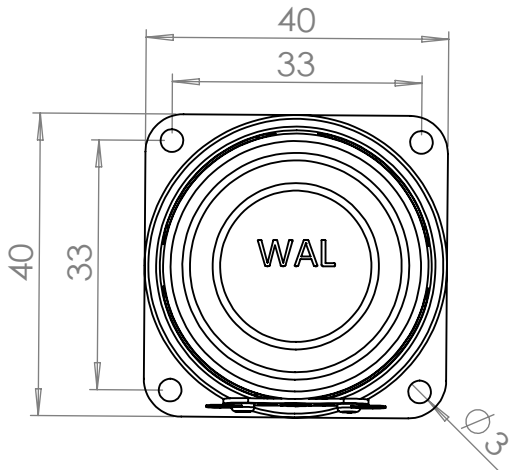

A

Wealthland (Audio) Limited

TITLE: Raw Speaker

DO NOT SCALE DRAWING

REVISION

DWG NO. 40S-N22E22

A4

SCALE:1:1