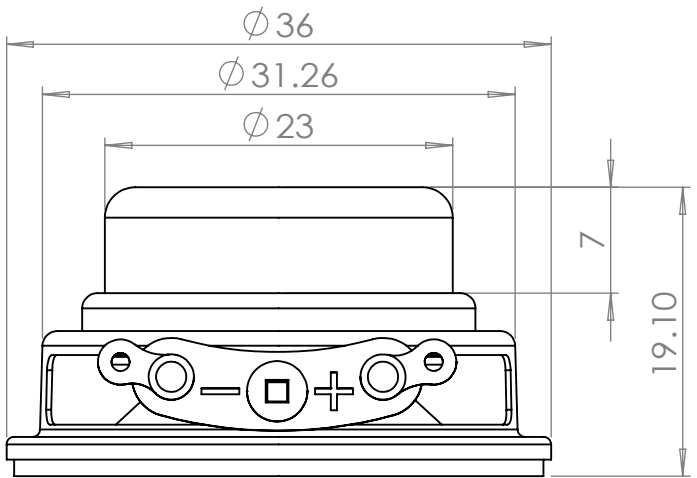

A

Wealthland (Audio) Limited

TITLE: Raw Speaker

DO NOT SCALE DRAWING

REVISION

DWG NO. 36-N23E19

A4

SCALE:2:1