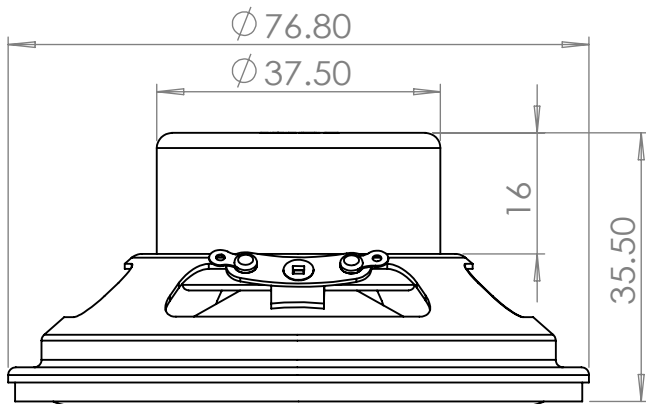

6

5

4

3

2

1

D

D

C

C

B

B

A

A

Wealthland (Audio) Limited

TITLE: Raw Speaker

DO NOT SCALE DRAWING

REVISION

	NAME	SIGNATURE	DATE			
DRAWN						
CHK'D						
APPV'D						
MFG						
Q.A						

MATERIAL:

DWG NO.

77-M38E36

A4

WEIGHT:

SCALE:1:1

SHEET 1 OF 1

6

5

4

3

2

1