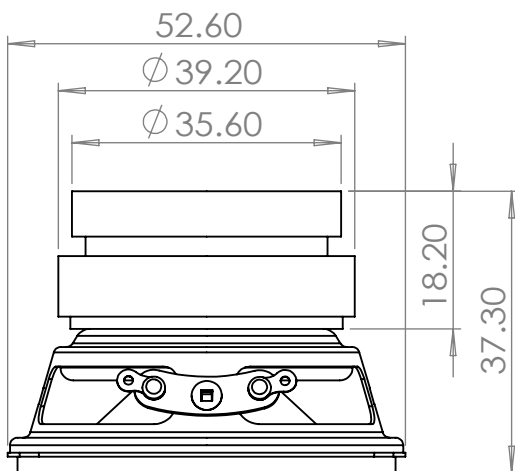

6

5

4

3

2

1

D

D

C

C

B

B

A

A

Wealthland (Audio) Limited

TITLE: Raw Speaker

DO NOT SCALE DRAWING

REVISION

	NAME	SIGNATURE	DATE			
DRAWN						
CHK'D						
APPV'D						
MFG						
Q.A						

MATERIAL:

DWG NO.

53S-F45S36E38

A4

WEIGHT:

SCALE:1:1

SHEET 1 OF 1

6

5

4

3

2

1