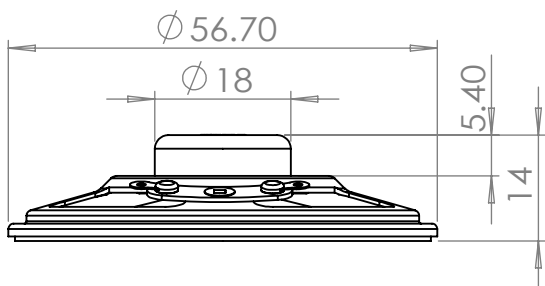

6

5

4

3

2

1

D

D

C

C

B

B

A

A

Wealthland (Audio) Limited

TITLE: Raw Speaker

DO NOT SCALE DRAWING

REVISION

	NAME	SIGNATURE	DATE			
DRAWN						
CHK'D						
APPV'D						
MFG						
Q.A						

MATERIAL:

DWG NO.

57-N18P14

A4

WEIGHT:

SCALE:1:1

SHEET 1 OF 1

6

5

4

3

2

1